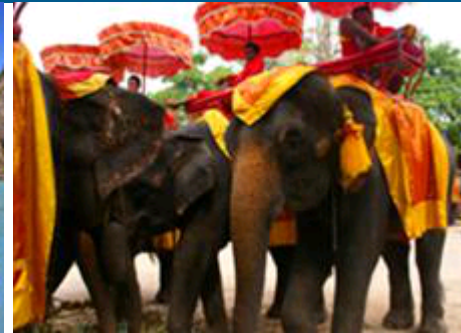

Phuket Island Escapes

Ex Brisbane with Thai Airways

Hotel	Room Type	8 Nights
Patong Resort (3*)	Standard Upgrade To Deluxe with American Breakfast	\$1053
The Old Phuket Karon Beach (4*)	Deluxe Room with American Breakfast	\$1053
Centara Karon Resort (4*)	Terrace Superior Room with American Breakfast	\$1062
Horizon Karon Beach Resort (4*)	Superior Pool View Room with Buffet Breakfast	\$1134
Patong Merlin Hotel (4*)	Non Poolview Room with American Breakfast	\$1165
Kata Beach Resort (4*)	Superior Room with American Breakfast	\$1174
Merlin Beach Resort (4.5*)	Superior Room with American Breakfast	\$1240
BanThai Beach Resort & Spa (4*)	Superior Room with Buffet Breakfast	\$1245
Le Meridien Phuket Beach (5*)	Deluxe Garden View Room with American Breakfast	\$1421