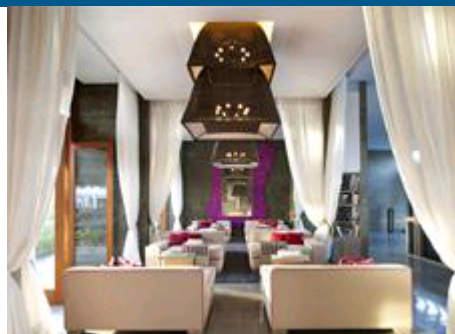

W Retreat Bali & Spa Bali

Land Only

New Value Offer

- FREE Return airport transfers
- One time 15 minutes head & shoulder massage at Away Spa
- One time afternoon high tea at the W lounge

These extra benefits are combinable with the current stay/pay deal!