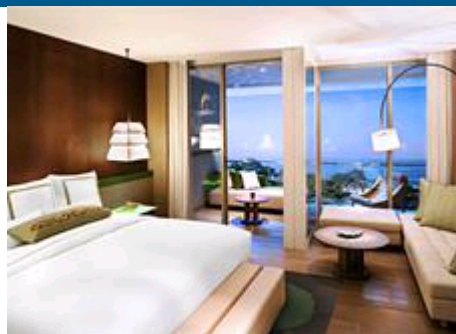

W Retreat Bali & Spa Bali

Land Only

New Value Offer

- FREE Return airport transfers
- One time 15 minutes head & shoulder massage at Away Spa
- One time afternoon high tea at the W lounge

These extra benefits are combinable with the current stay/pay deal!

Book a minimum 3 nights at W Retreat & Spa between 01 Feb & 31 Mar 2012 to receive bonus offer

| ROOM TYPE | 5 NIGHTS per person from Feb-Mar | 5 NIGHTS per person from Apr-Jun |
|--|--|--|
| Wonderful Garden View Retreat includes breakfast daily | \$758 | \$808 |
| Spectacular Ocean Glimpse Retreat includes breakfast daily | \$1010 | \$934 |
| Marvelous 1 Bedroom Pool Villa includes breakfast daily | \$1525 | \$1440 |